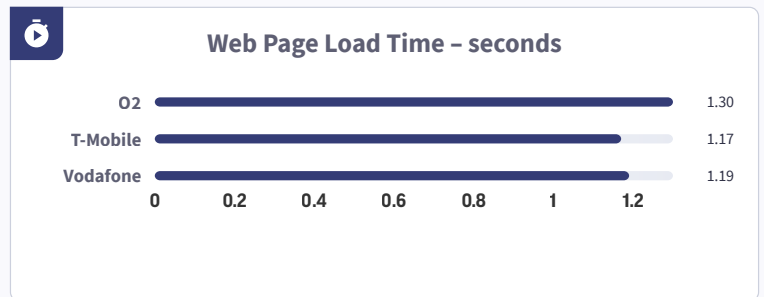

Market Statistics

Sample Count

2,107,017

Test Count

142,090,101

Methodology

The Ookla Speedtest Award for Best Network is based on the Speedtest Connectivity Score™, providing a reliable measure of the overall fixed and mobile network connected experience. Speedtest Connectivity Score combines various real-world network performance metrics, such as speed, latency, and quality of experience for everyday activities like web browsing and video streaming. This methodology ensures that the results reflect a user's experience across multiple activities.

Speedtest Connectivity Score Components:
Speed Score: 50%
Web Browsing Score: 25%
Video Streaming Score: 25%