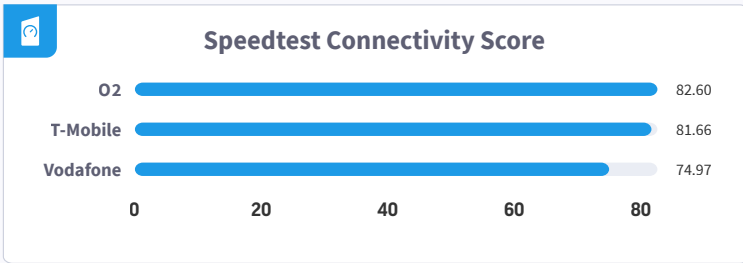

Market Analysis