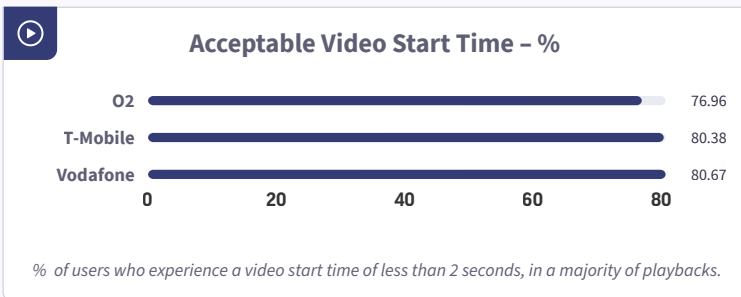

Market Statistics

Sample Count

2,107,017

Test Count

142,090,101

Methodology

The Ookla Speedtest Award for Best Network is based on the Speedtest Connectivity Score™, providing a reliable measure of the overall fixed and mobile network connected experience. Speedtest Connectivity Score combines various real-world network performance metrics, such as speed, latency, and quality of experience for everyday activities like web browsing and video streaming. This methodology ensures that the results reflect a user's experience across multiple activities.

Speedtest Connectivity Score Components:
Speed Score: 50%
Web Browsing Score: 25%
Video Streaming Score: 25%