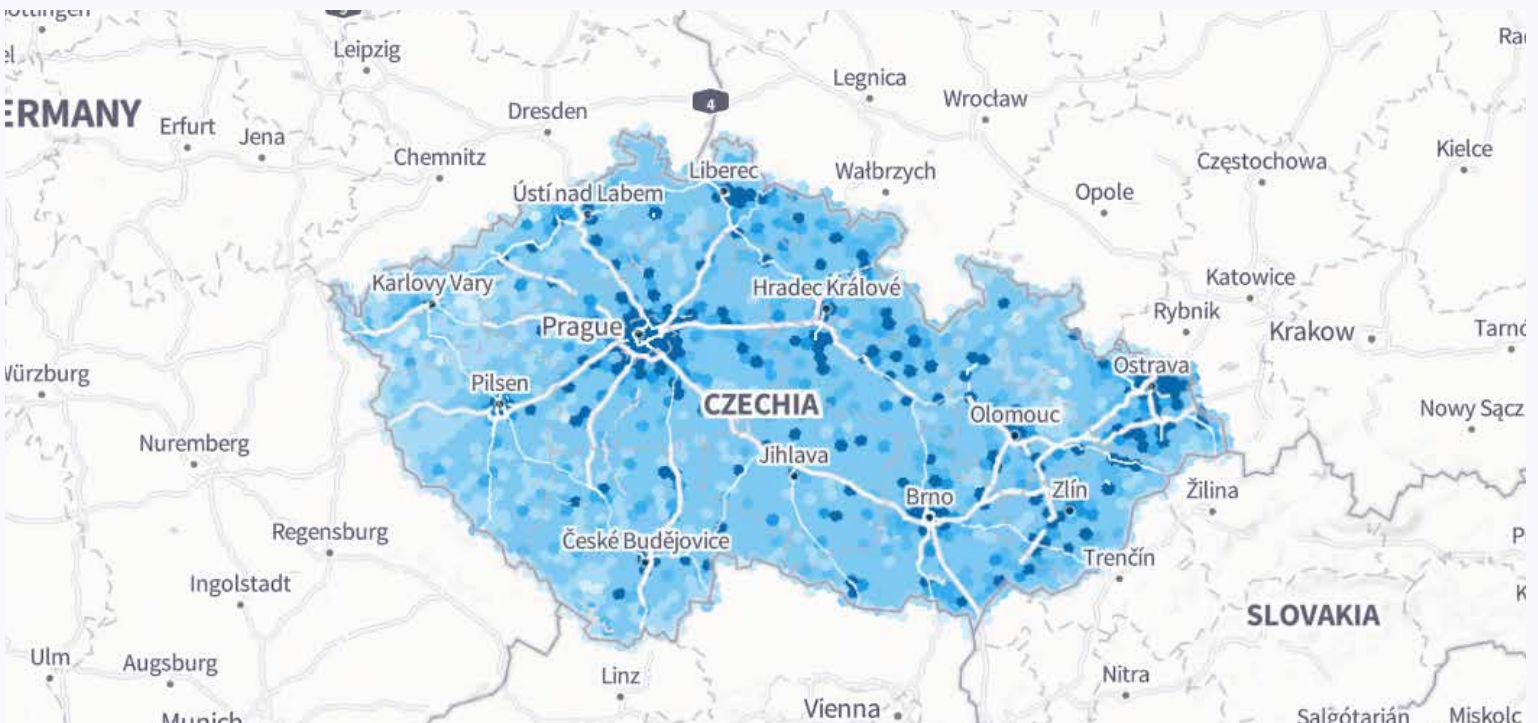

O₂

82.60

Speedtest
Connectivity Score

CZECH REPUBLIC - BEST MOBILE NETWORK

O2 is the Best Mobile Network in the Czech Republic, Q3-Q4 2025. Best Mobile Network is based on the Speedtest Connectivity Score™, which combines various real-world network performance metrics, such as speed, latency, web browsing and video streaming.

Market Analysis

Speedtest® Map

Market Statistics

Sample Count

2,107,017

Test Count

142,090,101

Methodology

The Ookla Speedtest Award for Best Network is based on the Speedtest Connectivity Score™, providing a reliable measure of the overall fixed and mobile network connected experience. Speedtest Connectivity Score combines various real-world network performance metrics, such as speed, latency, and quality of experience for everyday activities like web browsing and video streaming. This methodology ensures that the results reflect a user's experience across multiple activities.