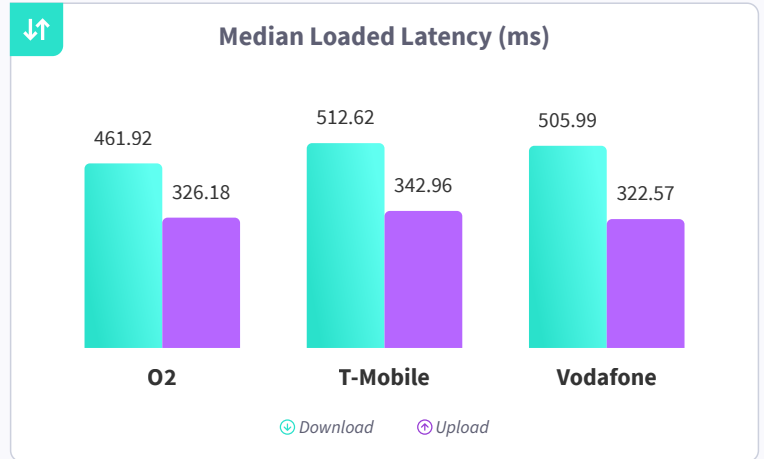

Market Statistics

Sample Count

2,107,017

Test Count

142,090,101

Methodology

The Ookla Speedtest Award for Best Network is based on the Speedtest Connectivity Score™, providing a reliable measure of the overall fixed and mobile network connected experience. Speedtest Connectivity Score combines various real-world network performance metrics, such as speed, latency, and quality of experience for everyday activities like web browsing and video streaming. This methodology ensures that the results reflect a user's experience across multiple activities.

Speedtest Connectivity Score Components:
Speed Score: 50%
Web Browsing Score: 25%
Video Streaming Score: 25%