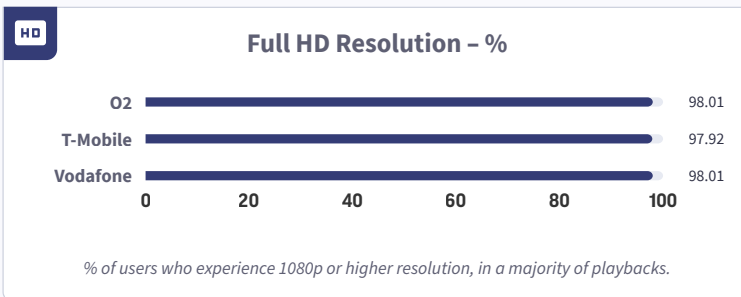

Market Statistics

Sample Count

2,107,017

Test Count

142,090,101

Methodology

The Ookla Speedtest Award for Best Network is based on the Speedtest Connectivity Score™, providing a reliable measure of the overall fixed and mobile network connected experience. Speedtest Connectivity Score combines various real-world network performance metrics, such as speed, latency, and quality of experience for everyday activities like web browsing and video streaming. This methodology ensures that the results reflect a user's experience across multiple activities.

Speedtest Connectivity Score Components:
Speed Score: 50%
Web Browsing Score: 25%
Video Streaming Score: 25%