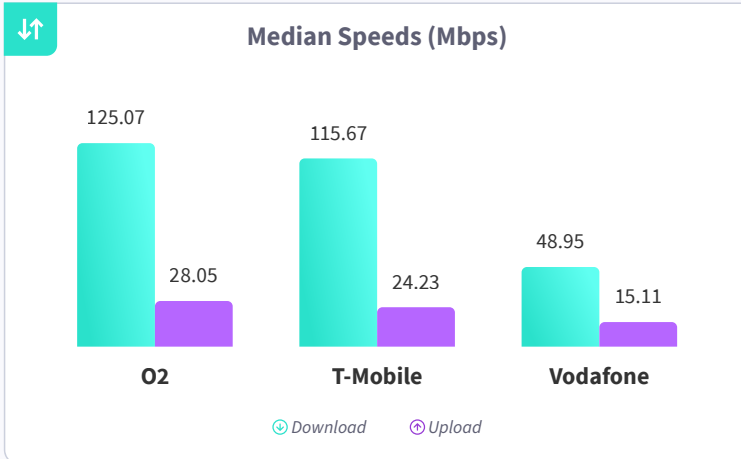

Market Statistics

Sample Count

2,107,017

Test Count

142,090,101

Methodology

The Ookla Speedtest Award for Best Network is based on the Speedtest Connectivity Score™, providing a reliable measure of the overall fixed and mobile network connected experience. Speedtest Connectivity Score combines various real-world network performance metrics, such as speed, latency, and quality of experience for everyday activities like web browsing and video streaming. This methodology ensures that the results reflect a user's experience across multiple activities.

Speedtest Connectivity Score Components:
Speed Score: 50%
Web Browsing Score: 25%
Video Streaming Score: 25%