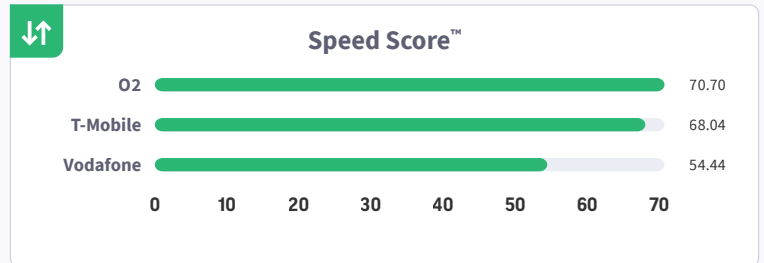

Market Analysis