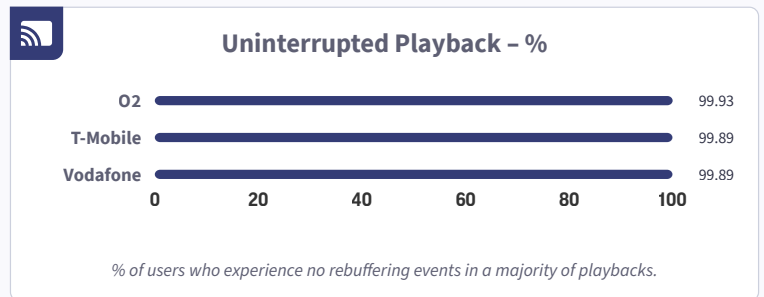

Market Statistics

Sample Count

2,107,017

Test Count

142,090,101

Methodology

The Ookla Speedtest Award for Best Network is based on the Speedtest Connectivity Score™, providing a reliable measure of the overall fixed and mobile network connected experience. Speedtest Connectivity Score combines various real-world network performance metrics, such as speed, latency, and quality of experience for everyday activities like web browsing and video streaming. This methodology ensures that the results reflect a user's experience across multiple activities.

Speedtest Connectivity Score Components:
Speed Score: 50%
Web Browsing Score: 25%
Video Streaming Score: 25%