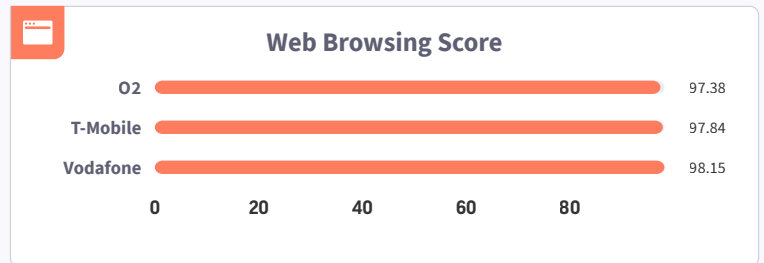

Market Analysis