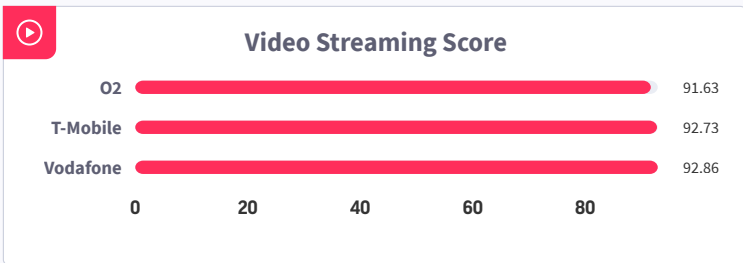

Market Analysis